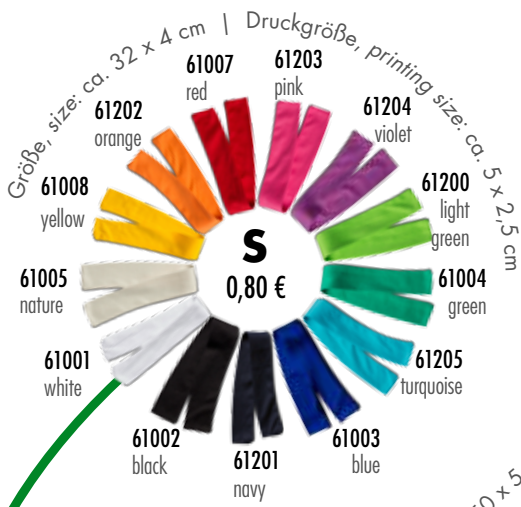

ACCESSOIRES

SCHALS SCARVES

plushline

Accessoires