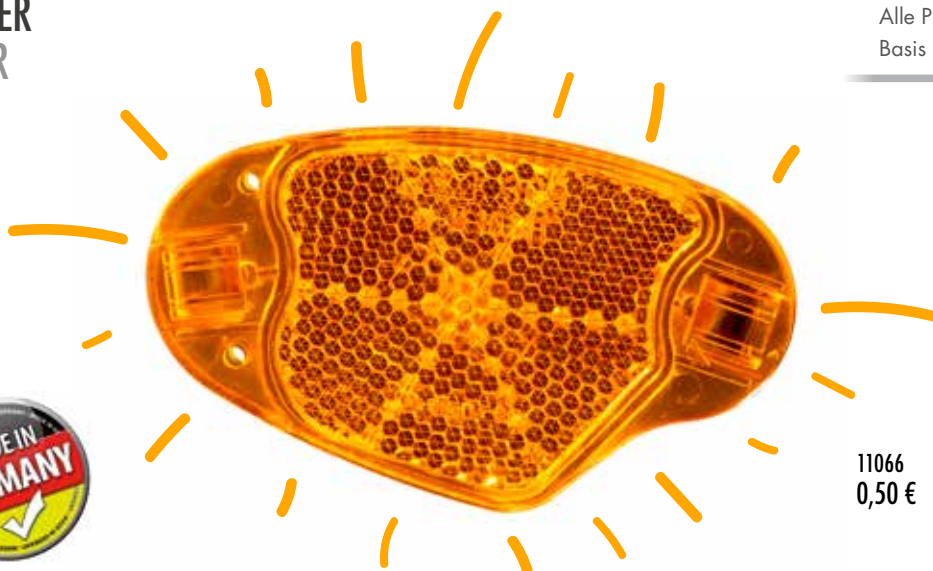

SPEICHENSTRAHLER SPOKE REFLECTOR

Alle Preise/all prices
Basis (1-99 St./pc)