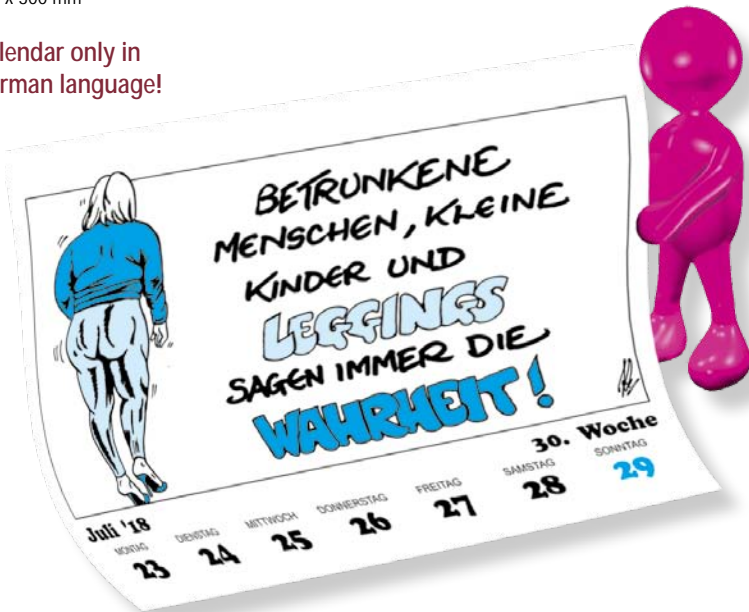

>1.000: 5,13 €

1330

Humorkalender,
 53 Wochenblätter.

Humorous Calendar,
 53 sheets.

280 x 300 mm

Calendar only in
 German language!

>1.000: 0,36 €

2075