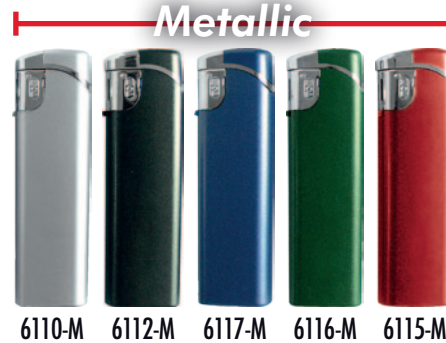

PROF... Electronic HARMONY

TOM® Club

TOM® LED